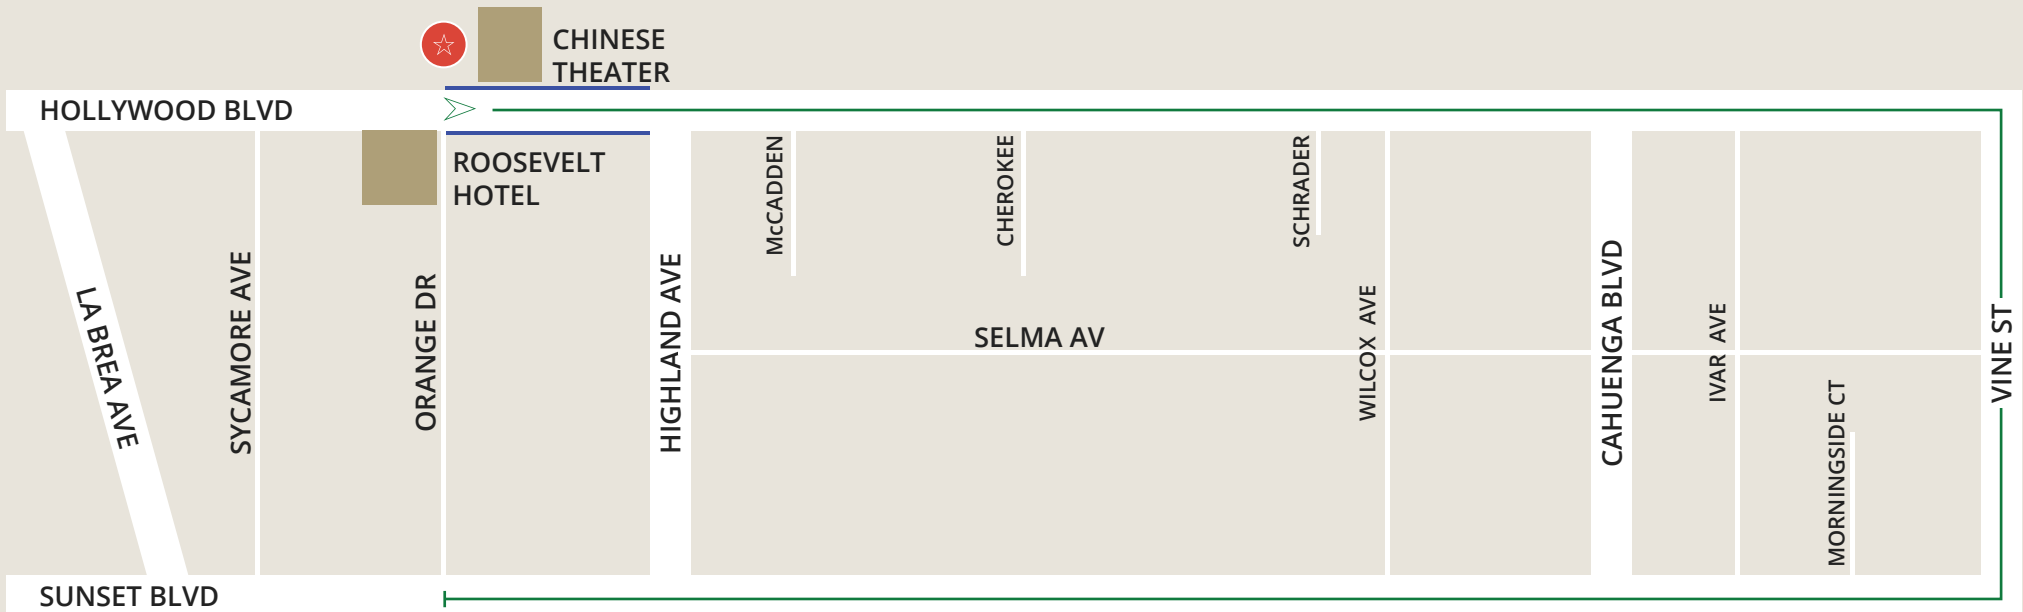

THE HOLLYWOOD CHRISTMAS PARADE

FROM THE HEART OF HOLLYWOOD!
 STARTING AT HOLLYWOOD BLVD & ORANGE DR.
 THE U-SHAPED PARADE ROUTE WILL TRAVEL EAST TO VINE ST, SOUTH ON VINE ST TO SUNSET BLVD & WEST ON SUNSET BLVD, BACK TO ORANGE DR.

VISIT **OUR WEBSITE** FOR TICKETS AND PARKING INFO.

PARADE & EVENT ROUTE MAP

-  **PARADE START**
-  **PARADE ROUTE**
-  **GRANDSTANDS & MEDIA AREA**